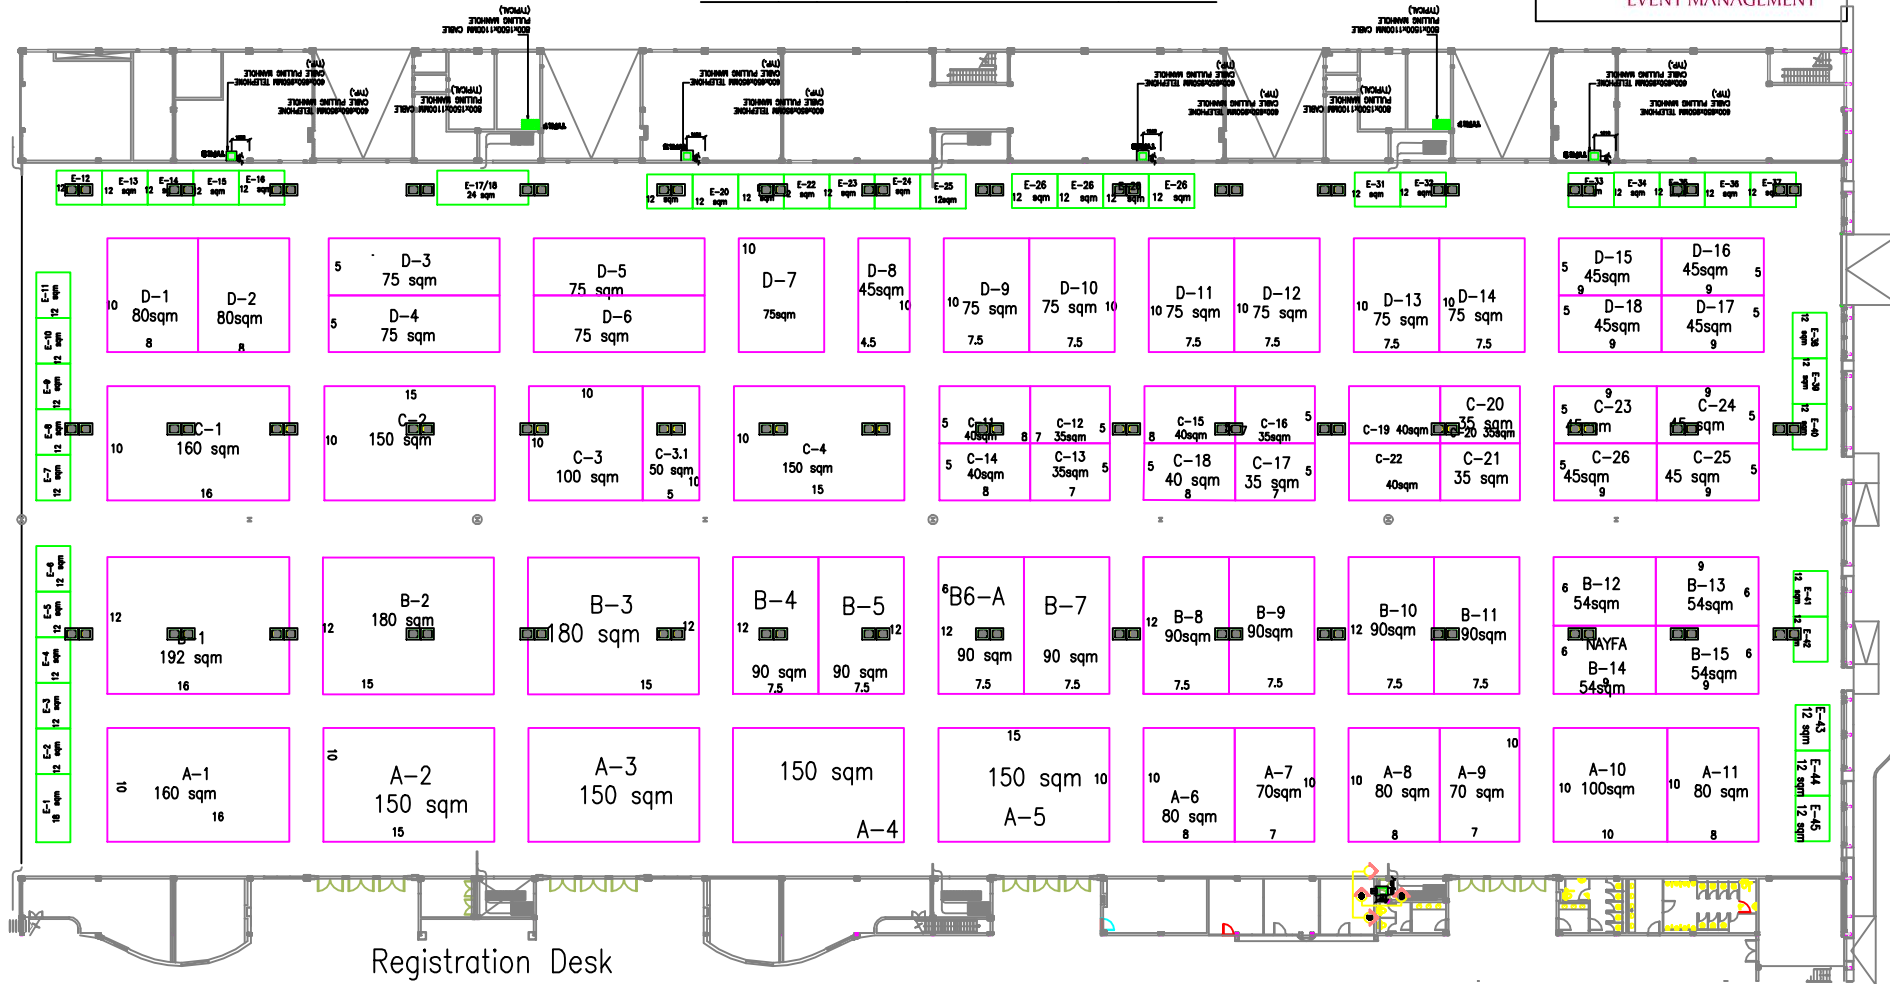

9TH INTERNATIONAL FURNITURE AND DESIGN EXHIBITION 2010

10th - 13th NOVEMBER 2010

Raw Space
 Fitted Stand
 Media